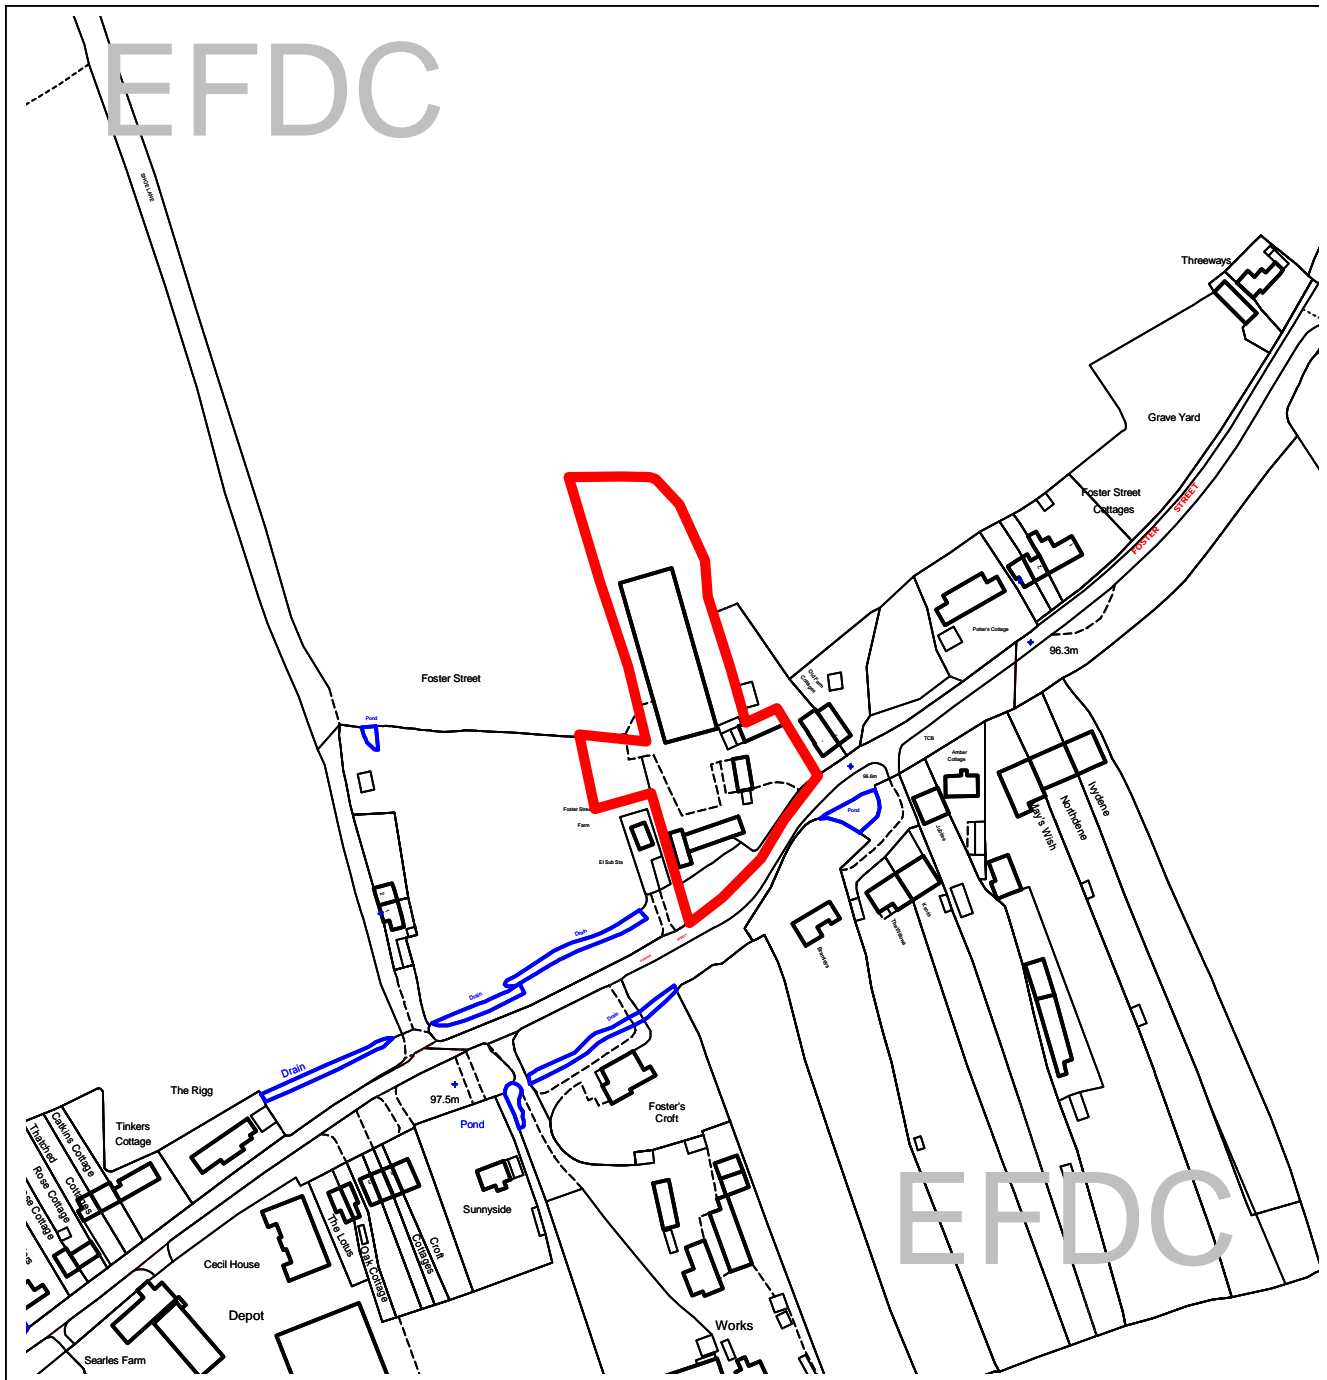

## AGENDA ITEM NUMBER

Unauthorised reproduction infringes Crown Copyright and may lead to prosecution or civil proceedings.

Contains Ordnance Survey Data. © Crown Copyright 2013 EFDC License No: 100018534

Contains Royal Mail Data. © Royal Mail Copyright & Database Right 2013

Application Number:	EPF/2516/14
Site Name:	Foster Street Farm, Foster Street Harlow, CM17 9HS
Scale of Plot:	1/2500